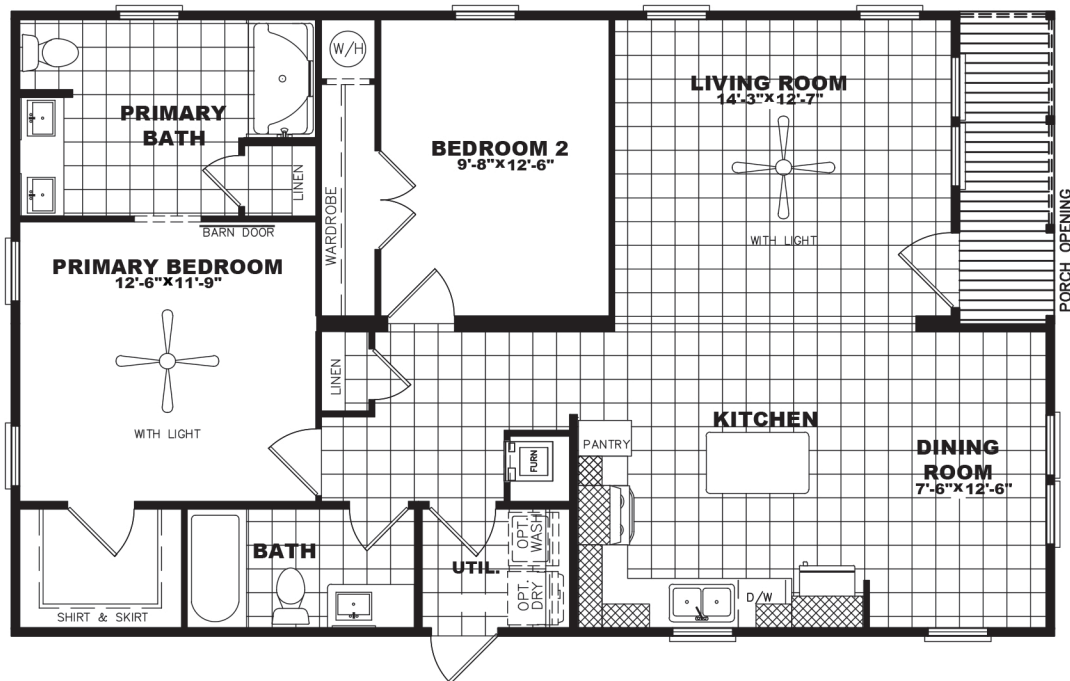

Developer
SERIES

WOODLANDS | DEV28442D

Sq. Ft. **1,106**

Base Size **28 X 44**

Bedrooms **2**

Bathrooms **2**

Select Standard Features

- Drywall Throughout Home
- Lino In The Living Room
- Stainless Steel Appliances
- Smart Panel Exterior
- Ceiling Fan In Living Room And Primary Bedroom
- 5" Trim In The Main Living Areas
- Overhead Air
- Energy Star Certified (R-22-13-33 Insulation)
- Radiant Barrier Roof Decking
- Exterior Faucets & Receptacles Front And Rear
- Recessed LED Can Lighting Throughout Home
- 8 1/2 " Flat Ceilings