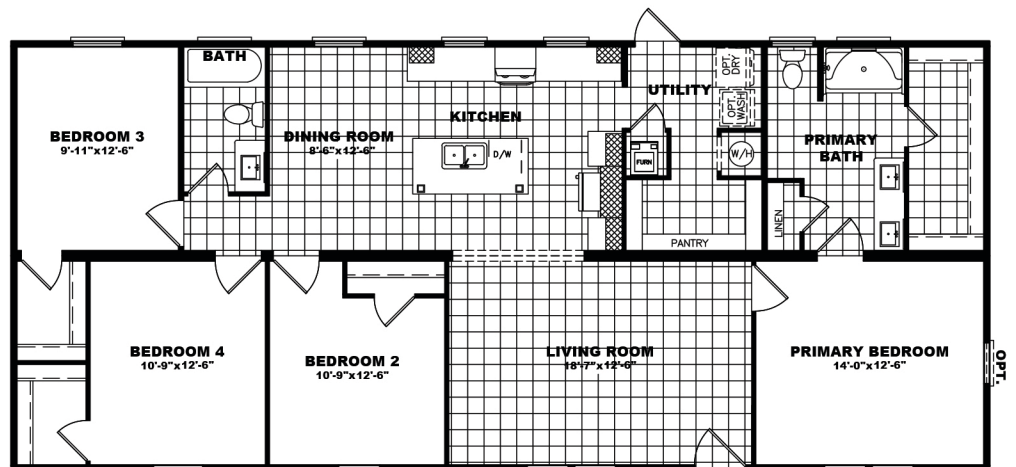

# Developer SERIES

PINEHURST | DEV28604A

Sq. Ft. **1,580**

Base Size **28 X 60**

Bedrooms **4**

Bathrooms **2**