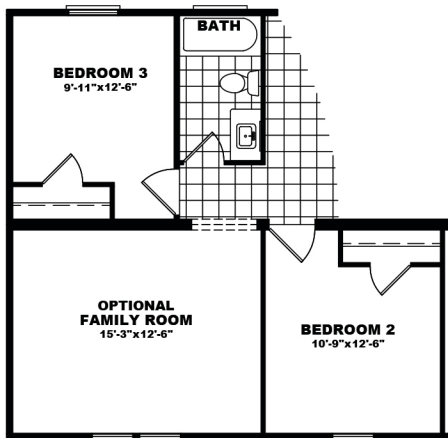

# Developer SERIES

PINEHURST | DEV28604A

Sq. Ft. **1,580**

Base Size **28 X 60**

Bedrooms **4**

Bathrooms **2**