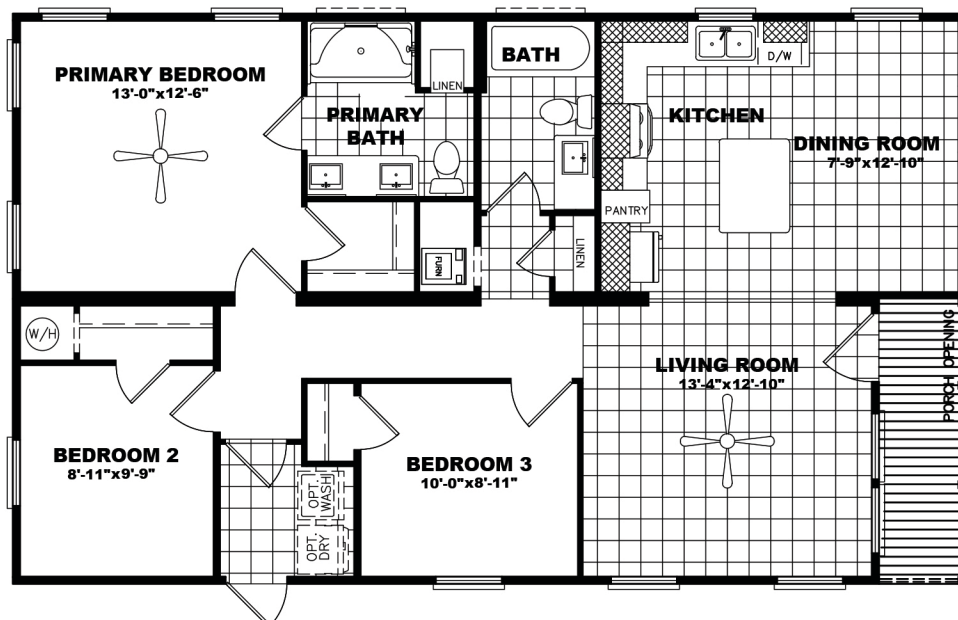

Developer
SERIES

OAKMONT | DEV28443E

Sq. Ft. **1,106**

Base Size **28 X 44**

Bedrooms **3**

Bathrooms **2**

Select Standard Features

- Drywall Throughout Home
- 8 ½ " Flat Ceilings
- Lino In The Living Room
- Stainless Steel Appliances
- 5" Trim In The Main Living Areas
- Smart Panel Exterior
- Overhead Air
- Ceiling Fan In Living Room and Primary Bedroom
- Energy Star Certified (R-22-13-33 Insulation)
- Radiant Barrier Roof Decking
- Exterior Faucets & Receptacles Front And Rear
- Recessed LED Can Lighting Throughout Home
- 30 year architectural shingles
- R22-13-40 insulation