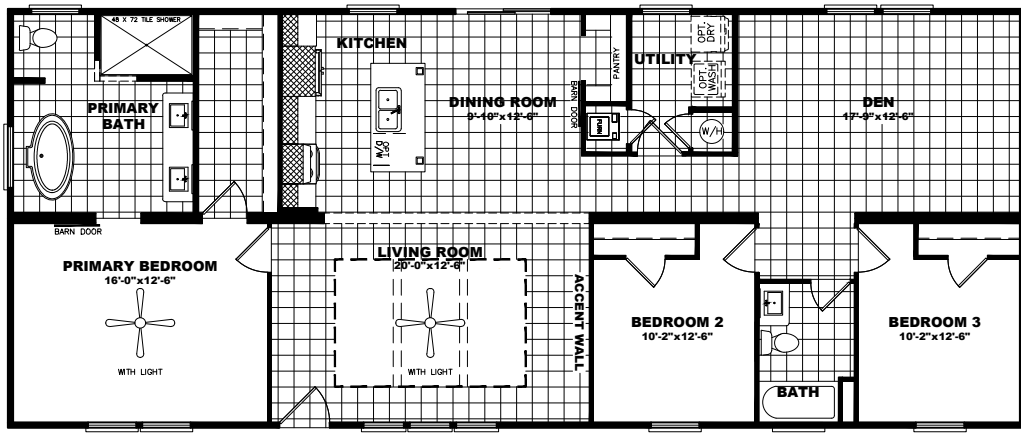

EZ
LIVING
SERIES

maui

EZL28643A	28 x 64
SQ. FT. 1,689	3/4 BED 2 BATH

OPTION 4 BEDROOM

E Z | F E A T U R E S

Signature

- Drywall throughout home
- 8 ½' ceilings
- Tray ceiling with beams in living room
- 4'x6' tile shower with Pfister rain shower head
- Solid surface kitchen countertops
- Free-standing tub with floating shelves
- Barn doors
- Overhead air ducts

- Raised and elongated toilets
- Radiant barrier roof decking
- Energy Star certified construction
- ¾ Light front door
- LED can lighting throughout home
- Stainless steel dream kitchen appliances
- Wood closet shelving throughout with shirt and skirt shelf in primary closet
- Cement lap and LP Smartside exterior siding
- Exterior faucets and electrical outlets front and rear of home