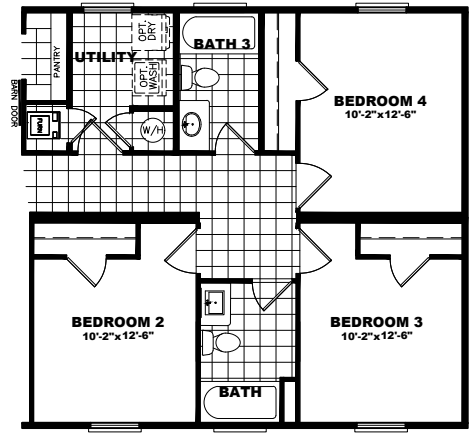

EZ
LIVING
SERIES

maui

EZL28643A	28 x 64
SQ. FT. 1,689	3/4 BED 2 BATH

OPTION 4 BEDROOM

E Z | F E A T U R E S

Signature

- Drywall throughout home
- 8 ½' ceilings
- Tray ceiling with beams in living room
- 4'x6' tile shower with Pfister rain shower head
- Solid surface kitchen countertops
- Free-standing tub with floating shelves
- Barn doors
- Overhead air ducts