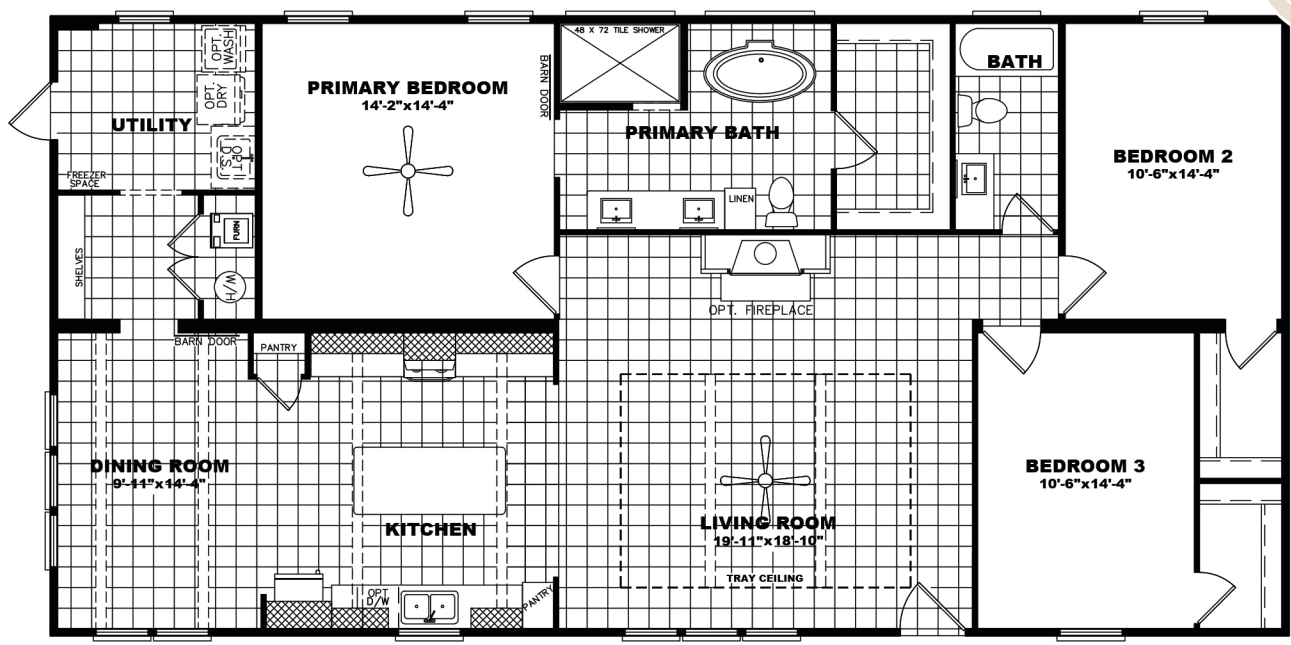

EZ LIVING SERIES

vail

EZL32603B	32 x 60
SQ. FT. 1,800	3 BED 2 BATH

EZ | FEATURES Signature

- Drywall throughout home
- 8 ½' ceilings
- Tray ceiling with beams in living room
- 4'x6' tile shower with Pfister rain shower head
- Solid surface kitchen countertops
- Free-standing tub with floating shelves
- Barn doors
- Overhead air ducts

- Raised and elongated toilets
- Radiant barrier roof decking
- Energy Star certified construction
- ¾ Light front door
- LED can lighting throughout home
- Stainless steel dream kitchen appliances
- Wood closet shelving throughout with shirt and skirt shelf in primary closet
- Cement lap and LP Smartside exterior siding
- Exterior faucets and electrical outlets front and rear of home
- 30 year architectural shingles
- R22-13-40 insulation