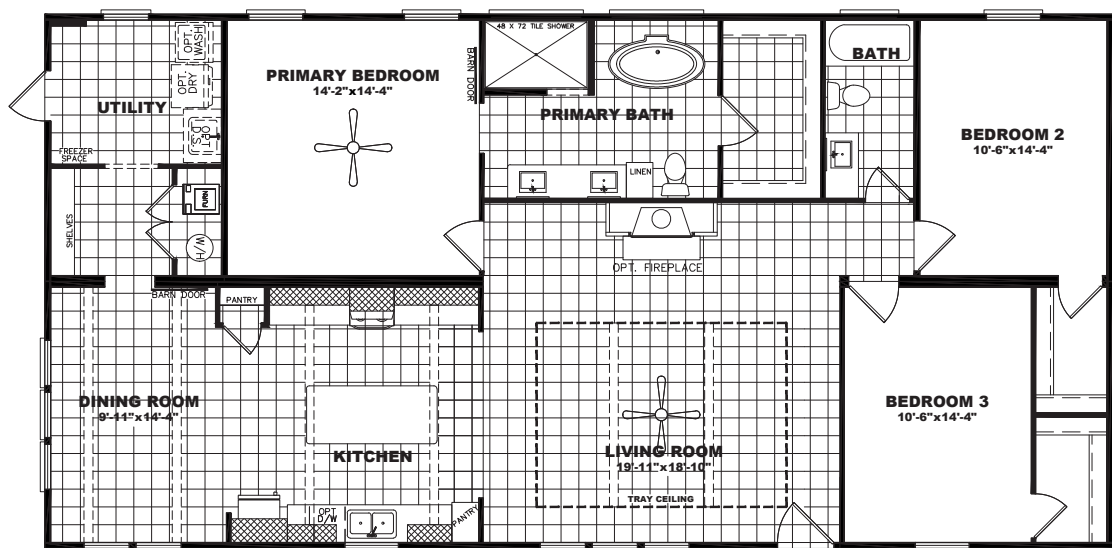

# ORDER FORM

Retail Center

Customer Name/Customer County

**VAIL | EZ32603B | 32 X 60 | 1800 SQ. FT. | 3 BED 2 BATH**

## AVAILABLE OPTIONS

- Wind Zone 2
- Lino Throughout
- Additional Ceiling Fans
- Gas Range
- Utility Sink
- Prep for TV
- Cable Jacks
- Solid Surface Island
- AC Disconnect
- Stone Fireplace (Not Available w/ Metal Roof)
- Shower Tower
- 2x6 walls with 2x8 floor joists
- Metal Roof
- Garbage Disposal
- Cabinet Over Commode
- Electric Fireplace w/wood slats
- Wire and Brace for Ceiling Fan
- 60" Fiberglass Shower Secondary Baths
- Hardwood Cabinets (White Only)
- 30# roof snow load
- 40# roof snow load (requires vents in floor)