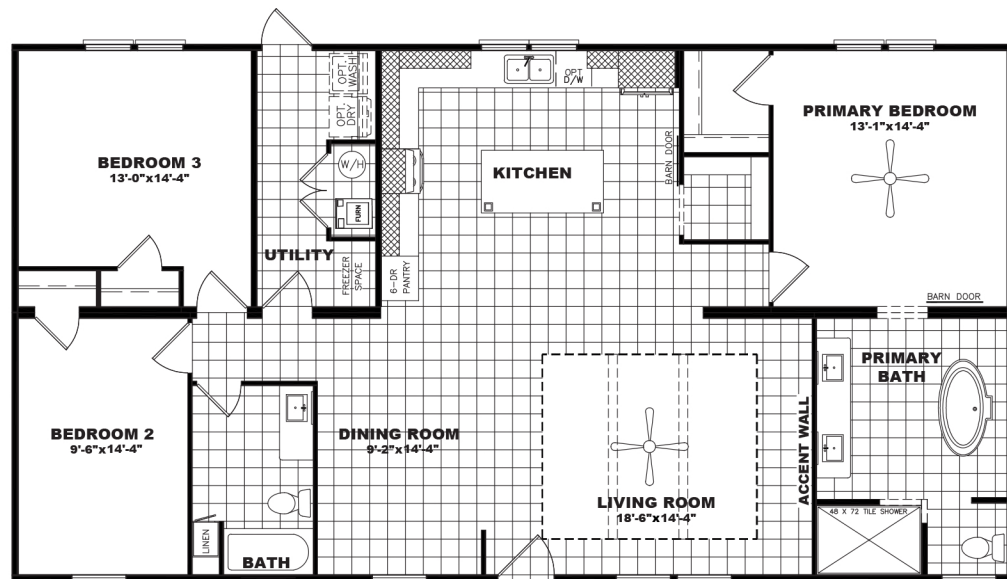

Retail Center

Customer Name/Customer County

DURANGO | EZ32563C | 32 X 56 | 1680 SQ. FT. | 3 BED 2 BATH

AVAILABLE OPTIONS

- Wind Zone 2
- Lino Throughout
- Additional Ceiling Fans
- Gas Range
- Prep for TV
- Cable Jacks
- Solid Surface Island
- AC Disconnect
- Stone Fireplace
- Shower Tower
- 2x6 walls with 2x8 floor joists
- Metal Roof
- Garbage Disposal
- Cabinet Over Commode
- Electric Fireplace w/wood slats
- Wire and Brace for Ceiling Fan
- 60" Fiberglass Shower Secondary Baths
- Hardwood Cabinets (White Only)

- 30# roof snow load
- 40# roof snow load (requires vents in floor)

GRANITE COLOR OPTIONS

- Luna Pearl
- Black Pearl
- White Quartz

INTERIOR DÉCOR PACKAGE

- Divine
- Onyx
- Pecan

EXTERIOR COLOR PACKAGE

- Waterloo
- Acacia Haze
- Summitt
- Colonnade