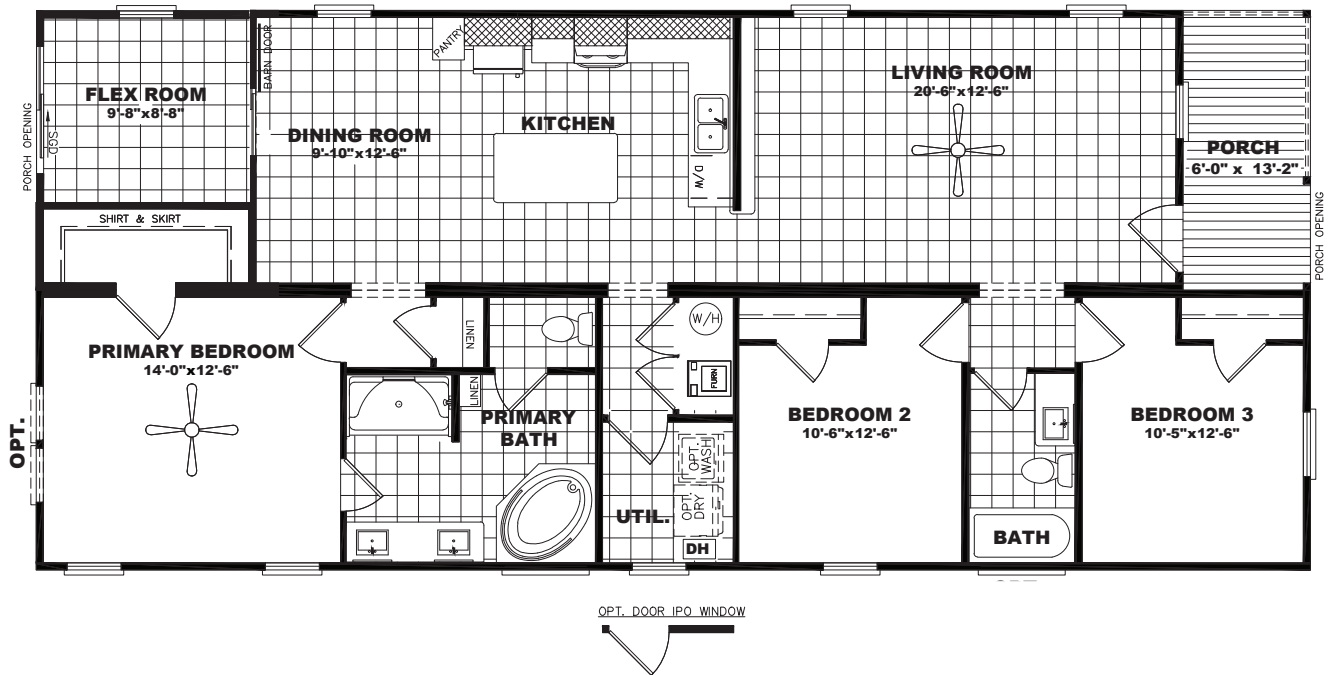

Developer
SERIES

BARTON CREEK | DEV28603A

Sq. Ft. **1,411**

Base Size **28 X 60**

Bedrooms **3**

Bathrooms **2**

Select Standard Features

- Drywall Throughout Home
- Lino In The Living Room
- Stainless Steel Appliances
- Smart Panel Exterior
- Ceiling Fan In Living Room And Primary Bedroom
- 5" Trim In The Main Living Areas
- Overhead Air
- Energy Star Certified (R-22-13-33 Insulation)
- Radiant Barrier Roof Decking
- Exterior Faucets & Receptacles Front And Rear
- Recessed LED Can Lighting Throughout Home
- 8 ½ " Flat Ceilings

Waco II