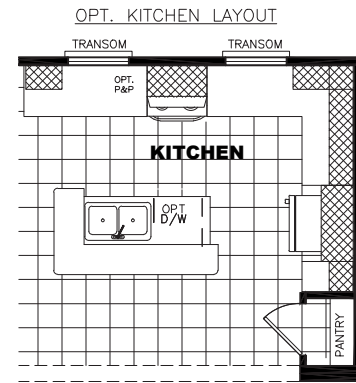

SOUTHERN STAR COLLECTION

DAYTONA 28

SSL28604AH

28 X 60 | 1580 SQ. FT. | 4 BEDROOM 2 BATHROOM

SOUTHERN STAR COLLECTION

PLAN OPTIONS

OPT. ALT. BATH W/ 48X72 TILE SHOWER

3 BEDROOM OPTION