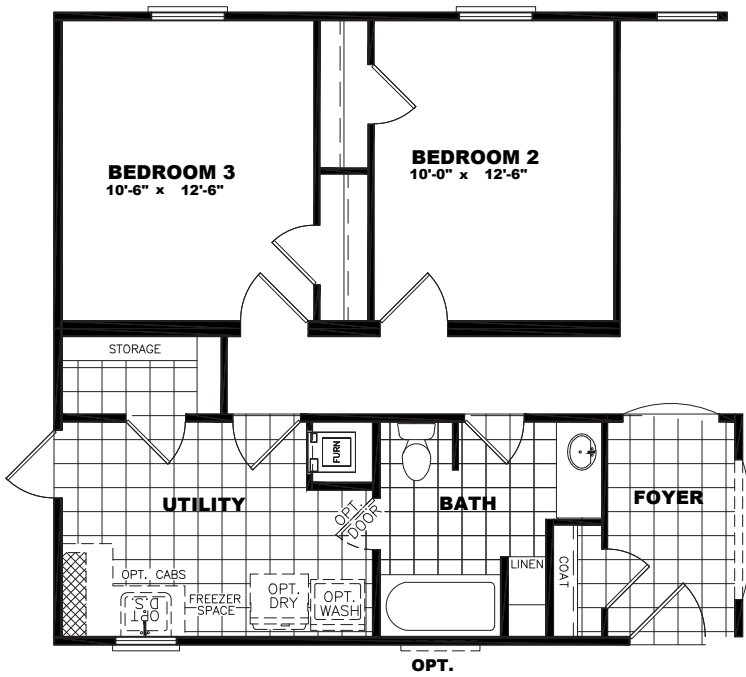

SOUTHERN STAR COLLECTION

DAYTONA 28

SSL28604AH

28 X 60 | 1580 SQ. FT. | 4 BEDROOM 2 BATHROOM

SOUTHERN STAR COLLECTION

PLAN OPTIONS

OPT. ALT. BATH W/ 48X72 TILE SHOWER

3 BEDROOM OPTION