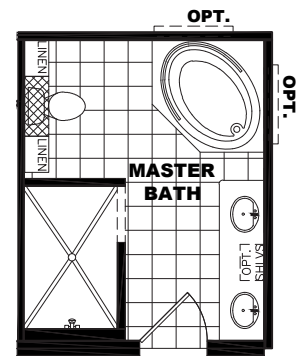

SOUTHERN STAR COLLECTION

DAYTONA 28

SSL28604AH

28 X 60 | 1580 SQ. FT. | 4 BEDROOM 2 BATHROOM

SOUTHERN STAR COLLECTION

PLAN OPTIONS

OPT. ALT. BATH W/ 48X72 TILE SHOWER

3 BEDROOM OPTION