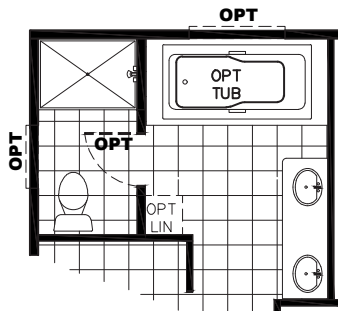

RIO VISTA

COLLECTION

CLASSIC

RVL32603DH

32 X 60 | 1800 SQ. FT. | 3 BEDROOM 2 BATHROOM

RIO VISTA

COLLECTION

PLAN OPTIONS

MASTERBATH OPT # 1

MASTERBATH OPT 48 X 72" TILE SHOWER

MASTERRATH OPT # 2

RIO VISTA

COLLECTION

STANDARD FEATURES

ENERGY

- Lux Low E Vinyl Thermopane Windows
- R 11-13-21 Insulation
- Solarbord Radiant Barrier Roof Decking
- Ecobee Smart Thermostat
- Carrier Smart Comfort Furnace
- Rheem 50 Gallon Water Heater
- LED Light Bulbs
- Recessed Can Lighting in Kitchen, Dining and Hallways

STRUCTURAL

- 8 1/2' Sidewall Height - Flat Ceilings
- Double 2x4 Marriage Walls
- Unitized Construction
- Water Shut-Offs Throughout
- Exterior GFI Receptacle (1)
- 19/32" OSB Floor Decking
- 2x4 Exterior Walls - 16" O.C.
- 2x6 Floor Joists - 16" O.C.