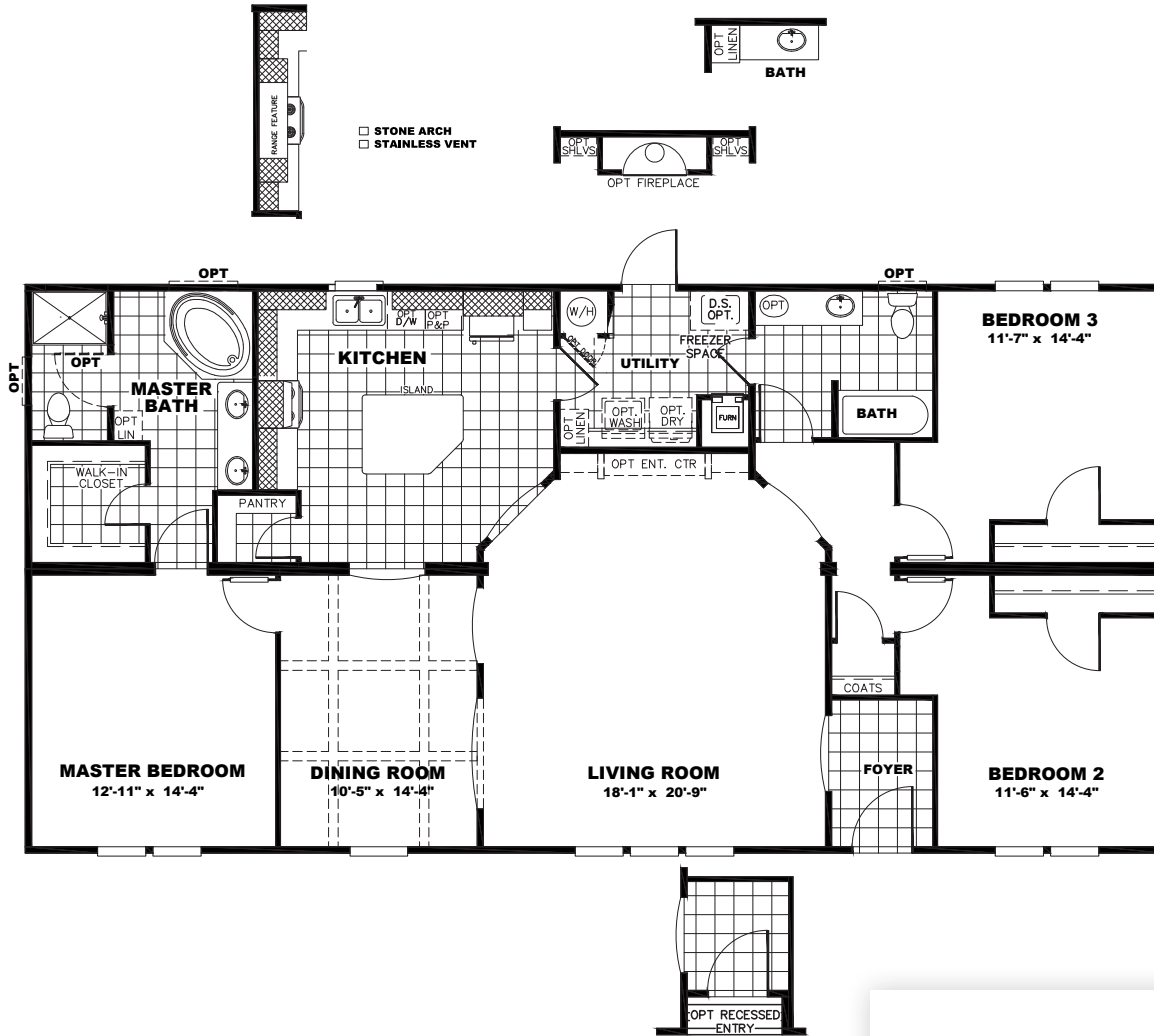

RIO VISTA

COLLECTION

CLASSIC

RVL32603DH

32 X 60 | 1800 SQ. FT. | 3 BEDROOM 2 BATHROOM

RIO VISTA

COLLECTION

PLAN OPTIONS

MASTERBATH OPT # 1

MASTERBATH OPT 48 X 72" TILE SHOWER

MASTERRATH OPT # 2

RIO VISTA

COLLECTION

STANDARD FEATURES

ENERGY

- Lux Low E Vinyl Thermopane Windows
- R 11-13-21 Insulation
- Solarbord Radiant Barrier Roof Decking
- Ecobee Smart Thermostat
- Carrier Smart Comfort Furnace
- Rheem 50 Gallon Water Heater
- LED Light Bulbs
- Recessed Can Lighting in Kitchen, Dining and Hallways

STRUCTURAL

- 8 1/2' Sidewall Height - Flat Ceilings
- Double 2x4 Marriage Walls
- Unitized Construction
- Water Shut-Offs Throughout
- Exterior GFI Receptacle (1)
- 19/32" OSB Floor Decking
- 2x4 Exterior Walls - 16" O.C.
- 2x6 Floor Joists - 16" O.C.

EXTERIOR

- LP Smart Side Siding w. Vapor Barrier
- Cement Fiber Fascia & Soffit
- 12" Eaves - Vented on Sidewalls
- Steel 36x80 Front Door with Storm Door
- 34x80 Steel Rear 9-Lite Outswing Door
- Coach Lights At Exterior Doors
- Kwikset Exterior Locks and Deadbolts