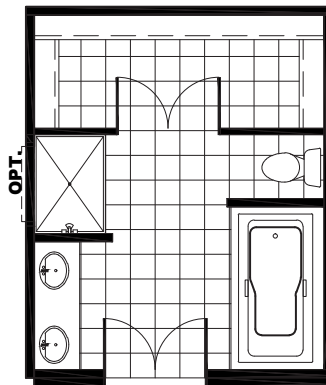

RIO VISTA

COLLECTION

CLASSIC

RVL32603DH

32 X 60 | 1800 SQ. FT. | 3 BEDROOM 2 BATHROOM

RIO VISTA

COLLECTION

PLAN OPTIONS

MASTERBATH OPT # 1

MASTERBATH OPT 48 X 72" TILE SHOWER

MASTERRATH OPT # 2

RIO VISTA

COLLECTION

STANDARD FEATURES

ENERGY

- Lux Low E Vinyl Thermopane Windows
- R 11-13-21 Insulation
- Solarbord Radiant Barrier Roof Decking
- Ecobee Smart Thermostat
- Carrier Smart Comfort Furnace
- Rheem 50 Gallon Water Heater
- LED Light Bulbs
- Recessed Can Lighting in Kitchen, Dining and Hallways