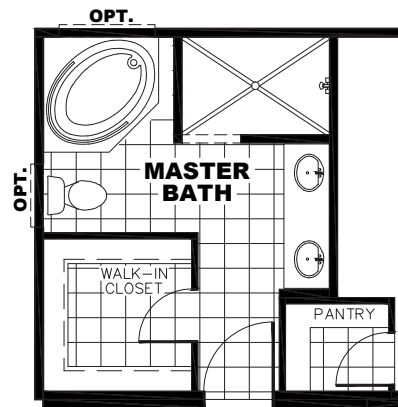

RIO VISTA

COLLECTION

CLASSIC

RVL32603DH

32 X 60 | 1800 SQ. FT. | 3 BEDROOM 2 BATHROOM

RIO VISTA

COLLECTION

PLAN OPTIONS

MASTERBATH OPT # 1

MASTERBATH OPT 48 X 72" TILE SHOWER

MASTERRATH OPT # 2

RIO VISTA

COLLECTION

STANDARD FEATURES

ENERGY

- Lux Low E Vinyl Thermopane Windows
- R 11-13-21 Insulation
- Solarbord Radiant Barrier Roof Decking
- Ecobee Smart Thermostat
- Carrier Smart Comfort Furnace
- Rheem 50 Gallon Water Heater
- LED Light Bulbs
- Recessed Can Lighting in Kitchen, Dining and Hallways