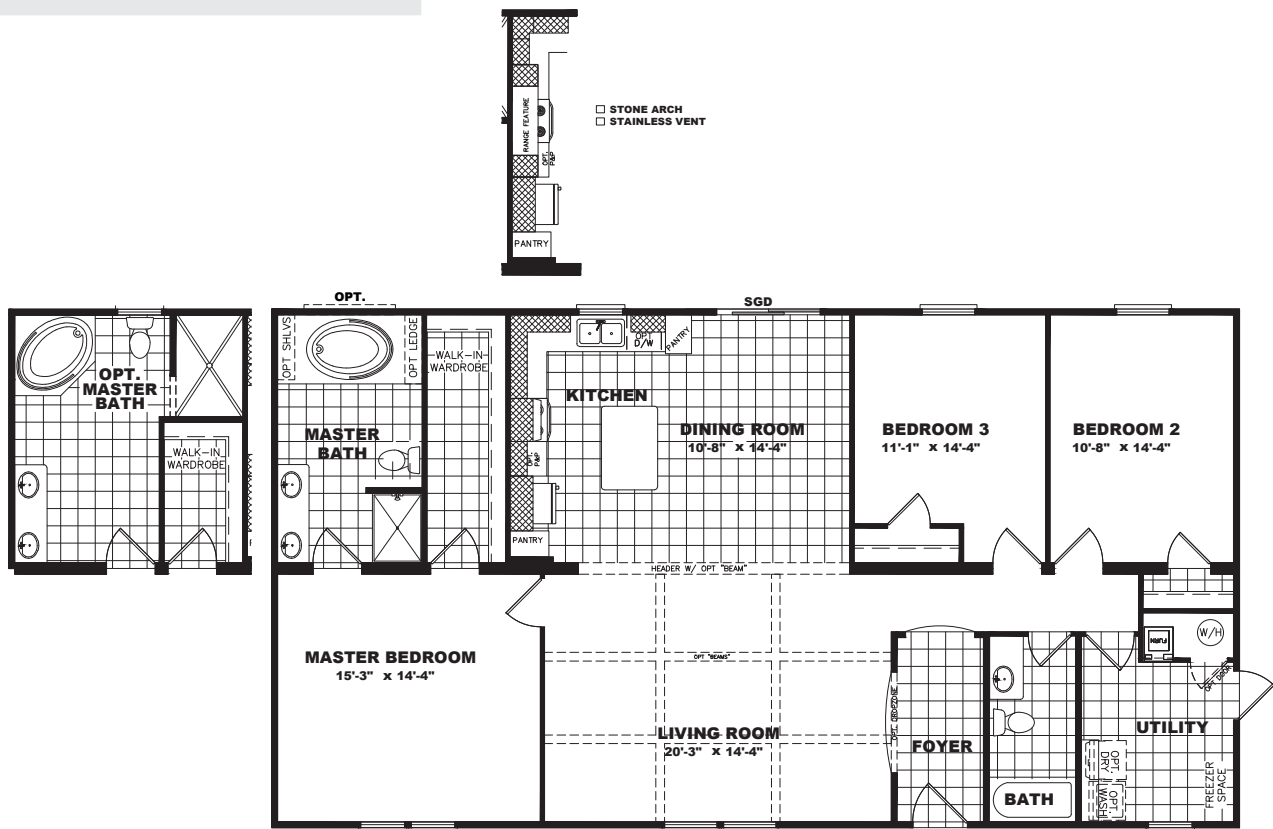

RIO VISTA

COLLECTION

STRETCH FRIO 32

RVL32563CH

32 X 56 | 1680 SQ. FT. | 3 BEDROOM 2 BATHROOM

RIO VISTA

COLLECTION

STANDARD FEATURES

STRUCTURAL

- 8 1/2' Sidewall Height - Flat Ceilings
- Double 2x4 Marriage Walls
- Unitized Construction
- Water Shut-Offs Throughout
- Exterior GFI Receptacle (1)
- 19/32" OSB Floor Decking
- 2x4 Exterior Walls - 16" O.C.
- 2x6 Floor Joists - 16" O.C.