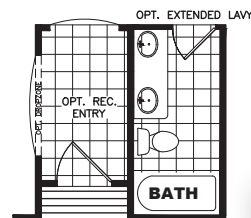

RIO VISTA

COLLECTION

STRETCH FRIO 32

RVL32563CH

32 X 56 | 1680 SQ. FT. | 3 BEDROOM 2 BATHROOM

RIO VISTA

COLLECTION

STANDARD FEATURES

STRUCTURAL

- 8 1/2' Sidewall Height - Flat Ceilings
- Double 2x4 Marriage Walls
- Unitized Construction
- Water Shut-Offs Throughout
- Exterior GFI Receptacle (1)
- 19/32" OSB Floor Decking
- 2x4 Exterior Walls - 16" O.C.
- 2x6 Floor Joists - 16" O.C.