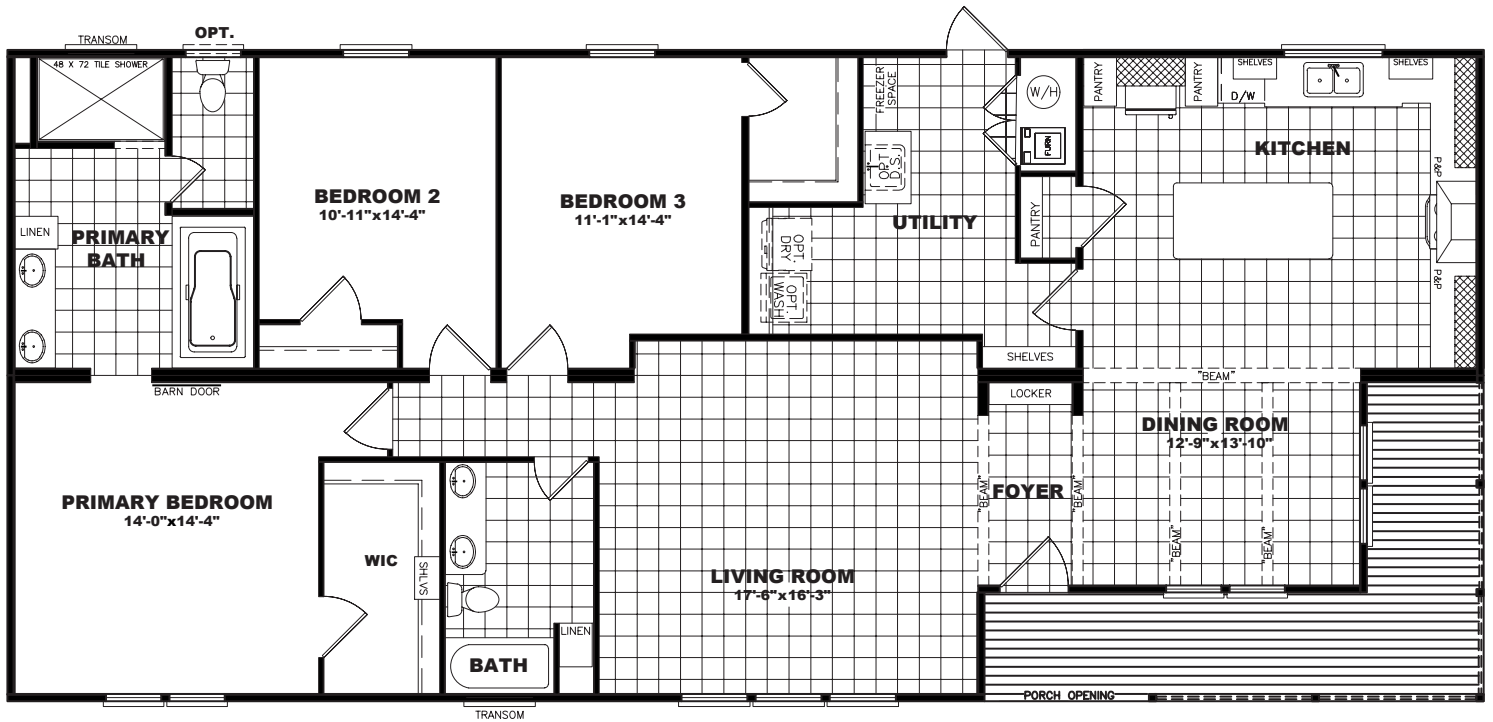

Farmhouse

COLLECTION

DaisyMae

FRM32683BH

32 x 68 | 2178 sq. ft. | 3 Bedroom 2 Bathroom

Farmhouse

COLLECTION

Standard Features

- 8 1/2' Sidewall Height - Flat Ceilings
- Double 2x4 Marriage Walls
- Unitized Construction
- Water Shut-Offs Throughout
- Exterior GFI Receptacle (1)
- 19/32" OSB Floor Decking
- 2x4 Exterior Walls - 16" O.C.
- 2x6 Floor Joists - 16" O.C.

Bathrooms

- 4872 Tile Shower in Master Bath
- Bathroom Towel and Tissue Holders
- Square China Bath Sinks with Overflow
- Elongated Toilets
- Recessed Can Lights Over Vanity
- Arched Shower Rod With Curtain
- Metal Frame Mirrors - Both Baths
- Ship Lap Behind Mbath Vanity
- 72" Deluxe Soaker Tub

Interior

- 1/2" Painted Tape & Texture Walls Throughout (except off bedroom, linen and pantry closets)
- Wood Closet Shelving and Dow Rods
- Texas Reclaim Trim Throughout
- Textured Ceilings
- 2" Plantation Blinds Throughout
- Wire & Brace For Ceiling Fan With Double Switches in MBR and LVR
- Vinyl Foyer Entry
- 7/16" 5.5# Rebound Carpet Pad
- Shaw Delight Nylon Carpet with R2X Soil and Stain Resistance
- Barn Door on Master Bathroom
- Chandelier In Dining Room
- Residential Door Stops
- Ship Lap with Ent Center and Farm Lights in LVR
- Wood Beams in Dining Room & Marriage Wall