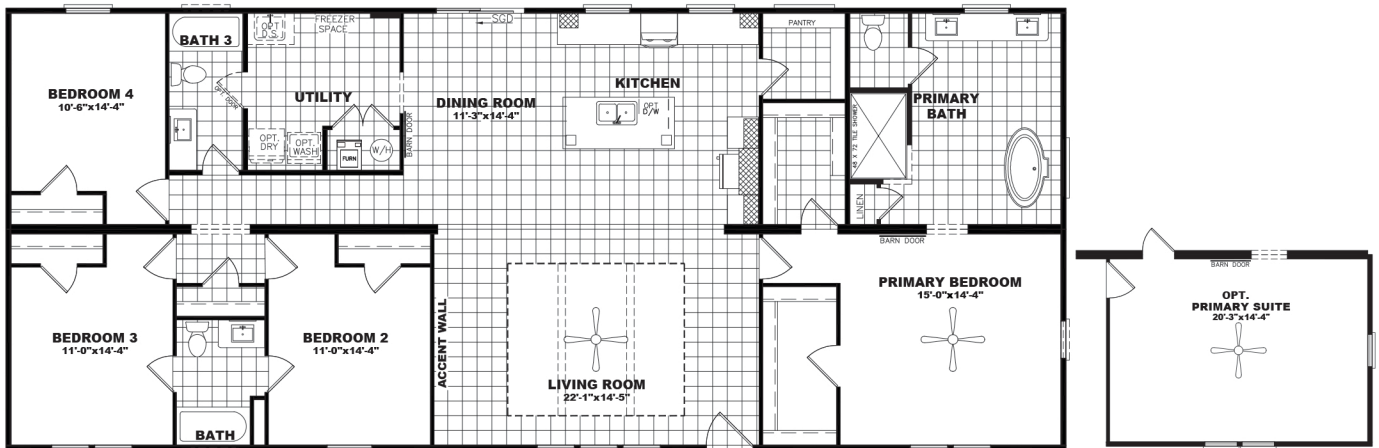

Retail Center

Customer Name/Customer County

OCEANSIDE | EZ32724B | 32 X 72 | 2160 SQ. FT. | 4 BED 3 BATH

AVAILABLE OPTIONS

- Wind Zone 2
- Lino Throughout
- Additional Ceiling Fans
- Gas Range
- Utility Sink
- Prep for TV
- Cable Jacks
- Solid Surface Island
- AC Disconnect
- Stone Fireplace
- Shower Tower
- 2x6 walls with 2x8 floor joists
- Metal Roof
- Garbage Disposal
- Cabinet Over Commode
- Electric Fireplace w/wood slats
- Wire and Brace for Ceiling Fan
- Single Bowl Undermount Sink
- Primary Suite

- 30# roof snow load
- 40# roof snow load (requires vents in floor)
- Optional Door Bath 3
- 60" Fiberglass Shower Secondary Baths

GRANITE COLOR OPTIONS

- Luna Pearl
- Black Pearl
- White Quartz

INTERIOR DÉCOR PACKAGE